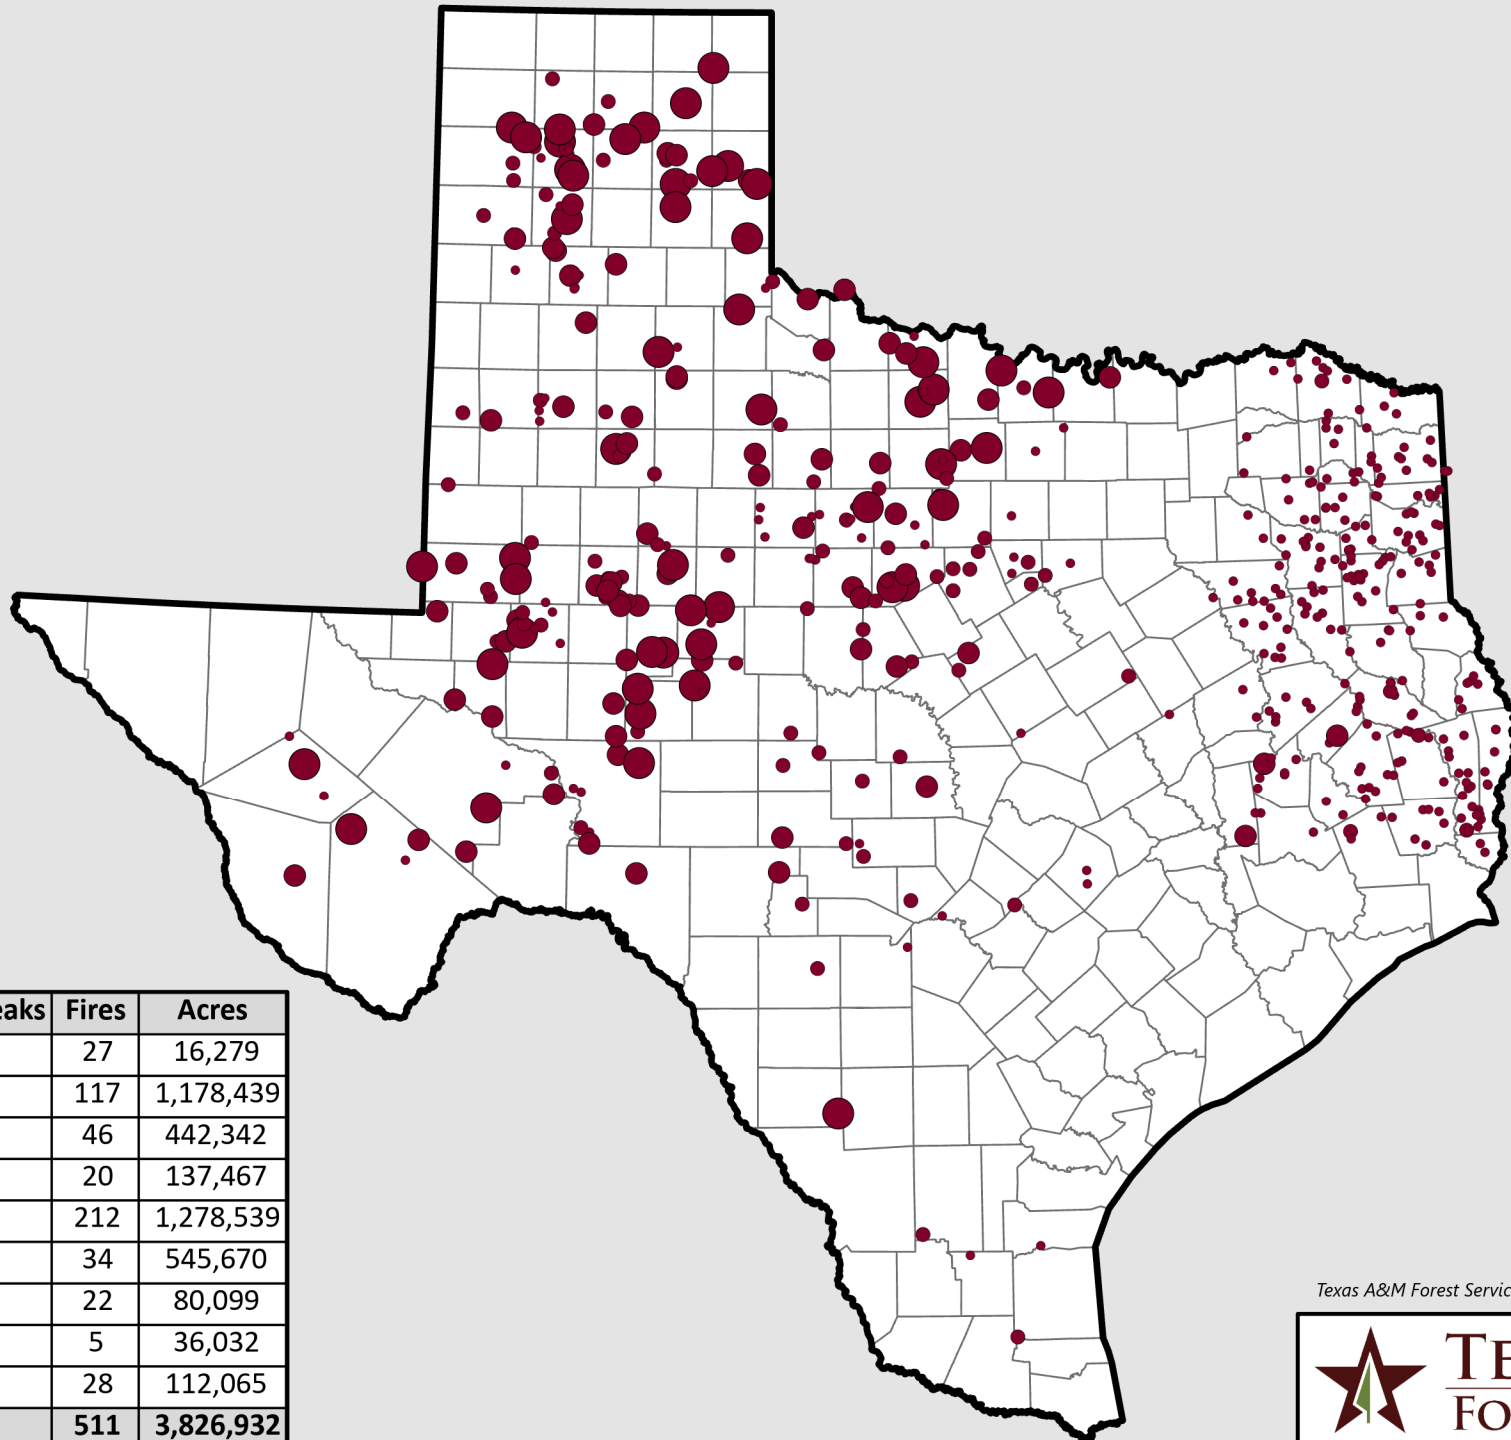

# Southern Plains Wildfire Outbreaks (SPWO) During La Niña Years, 2005-2022

Year	Outbreaks	Fires	Acres
2005	1	27	16,279
2006	5	117	1,178,439
2008	2	46	442,342
2009	2	20	137,467
2011	11	212	1,278,539
2017	4	34	545,670
2018	3	22	80,099
2021	1	5	36,032
2022	3	28	112,065
<b>Total</b>	<b>32</b>	<b>511</b>	<b>3,826,932</b>

### Acres Burned

- < 100
- 100 - 999
- 1,000 - 9,999
- ≥ 10,000

*Texas A&M Forest Service response to SPWO wildfire incidents.*